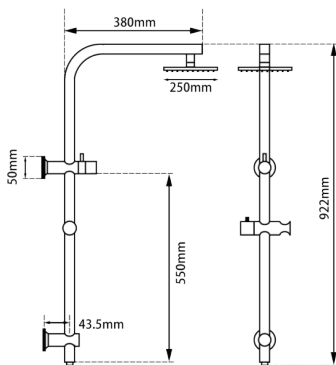

SHOWER

10" Right Angle Round Matte Black Shower Station Top Inlet

Cod. **DA-GM2128-A.SH-10**
Shower Station Top, Metal Grey

Cod. **DA-BU2128-A.SH-10**
Shower Station Top, Nickel Shower

Cod. **DA-BUYG2128-A.SH-10**
Shower Station Top, Brushed Yellow Gold

Cod. **DA-CH2128-A.SH.N+CH0007.SH+CH-R11.HHS**
Shower Station Top, Chrome

· TECHNICAL DRAWING ·

· SPECIFICATIONS ·

10" inch Round Shower Set with Handheld Spray Head
Stainless Steel Shower Head
Solid Brass Shower Rail & Holder
The wall elbow is flexible, fits for your demand