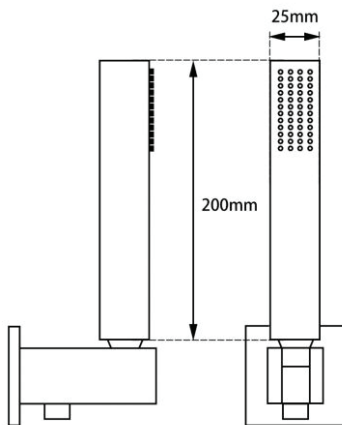

SHOWER

Square Black Hand held Shower Set

Cod. **DA-BUYG2127.SH**

Hand held Shower, Brushed Yellow Gold

Cod. **DA-OX2127.SH.N+OX-S5.HHS**

Hand held Shower, Black Hand

Cod. **DA-CH2127.SH.N+CH-S5.HHS**

Hand held Shower, Chrome Hand

· TECHNICAL DRAWING ·

· SPECIFICATIONS ·

Square Brass Handheld Shower Head w/ Wall Connector

Australian Standard, Watermark

WELS Reg No:S17435

WELS Star rating: no Star, 6L/M

15 Year Warranty

For detailed information, please see our website www.dellarte.us