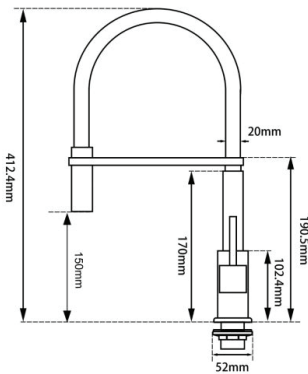

· SPECIFICATIONS ·

- Material: Durable Solid Brass Construction
- 304 Stainless Steel Hot & Cold water hoses
- Spout: Silica Rubber
- 360 degree swivel spout
- Fit for hole which diameter is between 35mm-50mm
- Australian Standard, Watermark
- WELS Star rating: 6 Star, 4L/M
- WELS Reg No:T36289