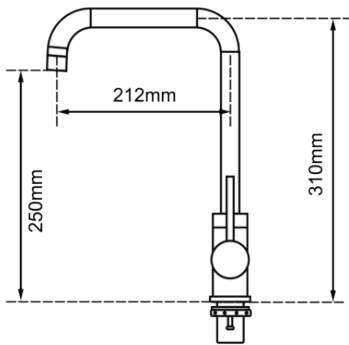

KITCHEN FAUCETS

Electroplated Brass Matte Black Swivel Spout Kitchen Mixer Tap

Cod. **DA-OX1027.KM**
Kitchen Mixer, Matte Black

Cod. **DA-CH1027.KM**
Kitchen Mixer, Chrome

· TECHNICAL DRAWING ·

· SPECIFICATIONS ·

Material: Solid brass construction
360° swivel spout to adjust different directions
With stainless steel hot & cold water hoses
Australian Standard, Watermark
WELS Star rating: 5 Star, 5.5L/M
WELS License No.: 1752
WELS Reg No: T35400