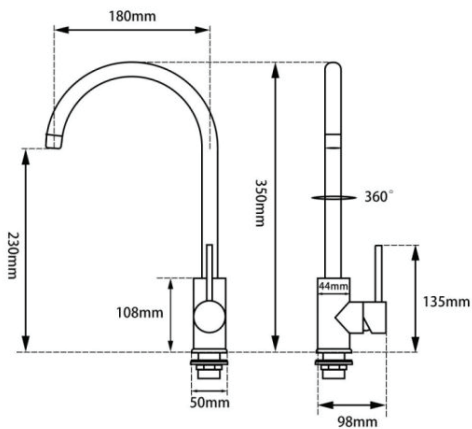

KITCHEN FAUCETS

Round Matt Black Kitchen Sink Mixer Tap

Cod. **DA-BU1026.KM**
Kitchen Sink, Brushed Nickel

Cod. **DA-OX1026.KM**
Kitchen Sink, Matt Black

Cod. **DA-CH1026.KM**
Kitchen Sink, Chrome

· TECHNICAL DRAWING ·

· SPECIFICATIONS ·

WELS Star Rating: 6 Star, 4L/M

WELS Reg No:T32059

360 degree swivel spout

35mm Ceramic cartridge

15 Years Warranty & 2 Years Labor Warranty