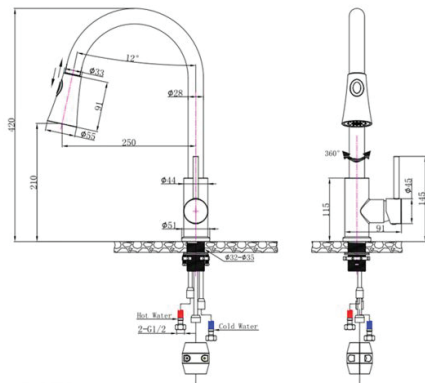

KITCHEN FAUCETS

Round Black Pull Out Kitchen Sink Mixer Tap

Cod. **DA-OX1023.KM**
Kitchen Mixer, Black

· TECHNICAL DRAWING ·

· SPECIFICATIONS ·

Solid brass kitchen mixer tap that pulls out like a shower head
Hot & cold water flow that can be changed by flicking mixer
Australian Standard, Watermark
WELS Star rating: 6 Star, 4L/M
WELS License No.: 1752
WELS Reg No:T32064
35mm Ceramic Cartridge
Easy to install