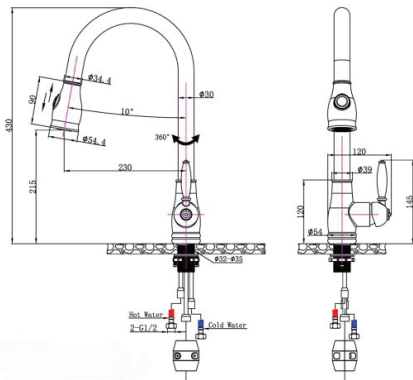

KITCHEN FAUCETS

Round Black Vintage Pull Out Kitchen Sink Mixer Tap

Cod. **DA-CH1018.KM**
Kitchen Mixer, Chrome

Cod. **DA-OX1018.KM**
Kitchen Mixer, Black

· TECHNICAL DRAWING ·

· SPECIFICATIONS ·

Solid brass kitchen mixer tap that pulls out like a shower head
Australian Standard, Watermark
WELS Star rating: 6 Star, 4L/M
WELS License No.: 1752
WELS Reg No:T31699
35mm Ceramic Cartridge
360° Swivel Spout
Easy to install