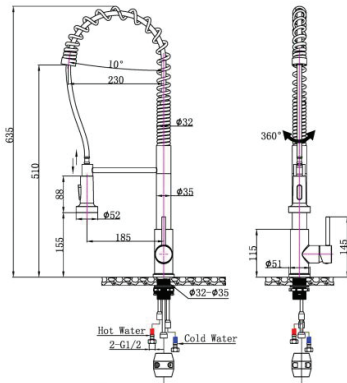

KITCHEN FAUCETS

Tall Spring Black Pull Out Kitchen Sink Mixer Tap

Cod. **DA-CH1017.KM**
Kitchen Sink, Brushed Yellow Gold

Cod. **DA-OX1017.KM**
Kitchen Sink, Gun Metal Grey

· TECHNICAL DRAWING ·

· SPECIFICATIONS ·

Australian Standard, Watermark
WELS Star rating: 6 Star, 4L/M
WELS License No.: 1752
WELS Reg No:T31698
Stainless steel spring
3.5cm ceramic cartridge