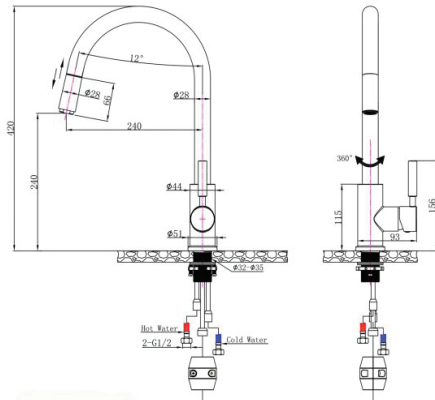

#### · TECHNICAL DRAWING ·

#### · SPECIFICATIONS ·

Australian Standard, Watermark  
WELS Star rating: 6 Star, 4L/M  
WELS License No.: 1752  
WELS Reg No: T31697  
35mm Ceramic Cartridge  
Easy to install