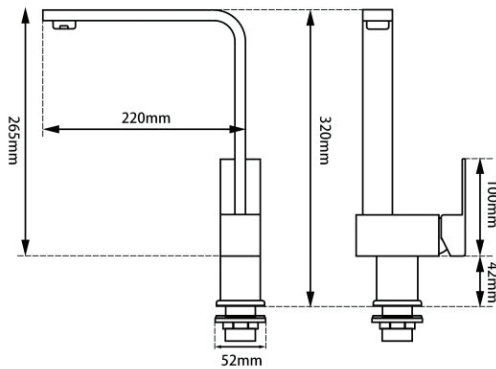

KITCHEN FAUCETS

BLACK KITCHEN SINK MIXER TAP

Cod. **DA-CH1010.KM**
Kitchen Mixer, Chrome

Cod. **DA-OX1010.KM**
Kitchen Mixer, Black

· TECHNICAL DRAWING ·

· SPECIFICATIONS ·

Square Laundry Kitchen Sink Mixer Tap

Australian Standard, Watermark

WELS Star rating: 6 Star, 4L/M

WELS License No.: 1752

WELS Reg No:T31284

Wide flat surfaces beautifully designed to complement modern trend