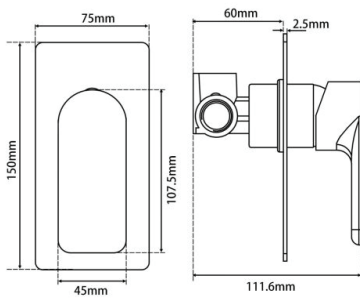

FAUCET

VOG Solid Brass Black Shower/Bath Wall Mixer(color up)

Cod. **DA-BU0167-2.ST**
Solid brass, Brushed Nickel (color up)

Cod. **DA-OX0167-2.ST**
Solid brass, Black (color up)

Cod. **DA-CH0167-2.ST**
Solid brass, Chrome (color up)

· TECHNICAL DRAWING ·

· SPECIFICATIONS ·

Square Shower Bath Mixer Tap Wall Mounted

This is a stylish square wall mounted mixer tap

Australian standard

Solid brass body

35mm ceramic disc cartridge

Please refer to deal images for specific dimensions