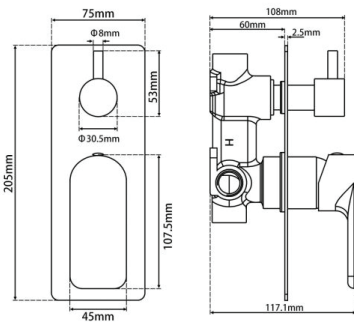

FAUCET

VOG Solid Brass Black Bath/Shower Wall Mixer with Diverter Wall Mounted(color up)

Cod. **DA-BU0165-2.ST**
Solid brass, Brushed Nickel (color up)

Cod. **DA-OX0165-2.ST**
Solid brass, Black (color up)

Cod. **DA-CH0165-2.ST**
Solid brass, Chrome (color up)

Cod. **DA-CH0165.ST**
Solid brass, Chrome

· TECHNICAL DRAWING ·

· SPECIFICATIONS ·

Solid brass body
Wall Mounted
G 1/2" female end water inlet
Drip free ceramic disc cartridge
Easy to switch the water pattern from overhead shower to hand held shower
Australian standard
Package Contents:
1x Shower Mixer Diverter Tap
Installation Accessories
15 years warranty+ 2 years labour warranty
Bath/Shower Wall Mixer with Diverter Wall Mounted