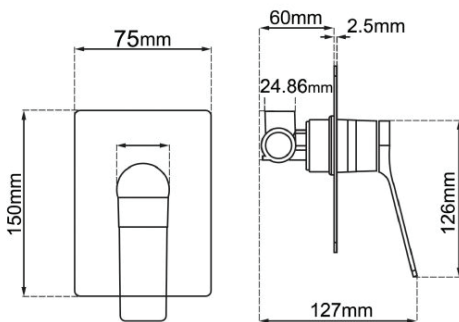

FAUCET

RUSHY Series Square Brushed Black Built-in Shower Mixer

Cod. **DA-BUYG0156-2.ST**
Shower Mixer, Yellow Gold

Cod. **DA-BU0156-2.ST**
Shower Mixer, Nickel

Cod. **DA-BUGM0156-2.ST**
Shower Mixer, Gun Metal Grey

Cod. **DA-OX0156-2.ST**
Shower Mixer, Black

Cod. **DA-CH0156.ST**
Shower Mixer, Chrome

· TECHNICAL DRAWING ·

· SPECIFICATIONS ·

Square Shower Bath Mixer Tap

Wall Mounted

This is a stylish square wall mounted mixer tap

Australian standard

Solid brass body

G 5/8" water inlet

35mm ceramic disc cartridge

Package Contents: 1 x Square shower mixer tap

15 years warranty & 2 year labor warranty

For detailed information, please see our website www.dellarte.us