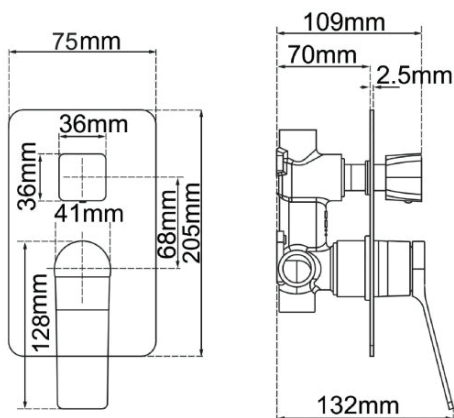

Cod. **DA-OX0155.ST**
Wall Mixer, Black

Cod. **DA-CH0155.ST**
Wall Mixer, Chrome

· TECHNICAL DRAWING ·

· SPECIFICATIONS ·

- Solid brass body
- Wall Mounted
- G 1/2" female end water inlet
- Drip free ceramic disc cartridge
- Easy to switch the water pattern from overhead shower to hand held shower
- Australian standard