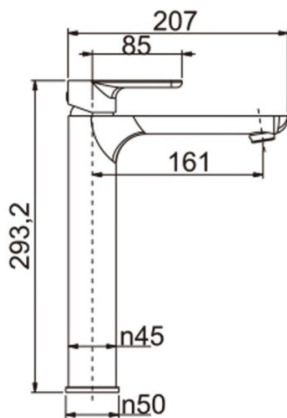

FAUCET

VOG Black Tall Basin Mixer

Cod. **DA-BU0152.BM**
Tall Basin Mixer, Brushed Nickel

Cod. **DA-CH0152.BM**
Tall Basin Mixer, Chrome

Cod. **DA-OX0152.BM**
Tall Basin Mixer, Black

· TECHNICAL DRAWING ·

· SPECIFICATIONS ·

Bathroom Sink Bench Top High Rise Basin Mixer Tap

Solid Brass

Drip free ceramic disc cartridge for smooth and long lasting operation

Intergrated and seamless, no water leakage

Simple, aesthetic and well-designed

Sleek modern square shape design

WELS & Watermark Approved

WELS Registration NO.:T39902

WELS Star Rating:6 Star, 4L/M

WELS Licence Number:1752

15 years manufacturer warranty,2 years labor warranty