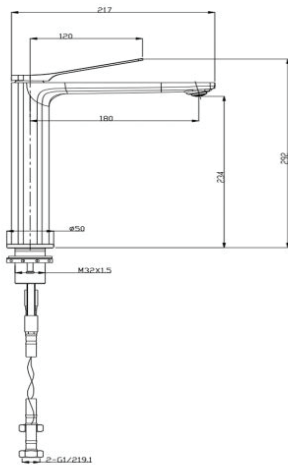

Cod. **DA-OX0149.BM**
Tall Basin Mixer, Black

Cod. **DA-CH0149.BM**
Tall Basin Mixer, Chrome

· TECHNICAL DRAWING ·

· SPECIFICATIONS ·

Modern Design

Solid Brass

Flat Handle

Drip free ceramic disc cartridge for smooth and long lasting operation

Australian Standard, Watermark

WELS Star rating: 5 Star, 5L/M

WELS Licence No.: 1547

WELS Reg No:T37888

Easy to Install

Package contents:

- 1x Basin mixer

- 2x Water hoses