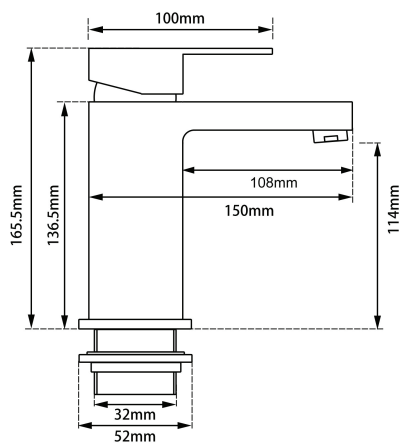

FAUCET

BLAZE Black Basin Mixer Tap

Cod. **DA-OX0138.BM**
Basin Mixer Tap, Black

Cod. **DA-CH0138.BM**
Basin Mixer Tap, Chrome

· TECHNICAL DRAWING ·

· SPECIFICATIONS ·

Watermark Approved

Includes all required hoses, mounting plates and screws