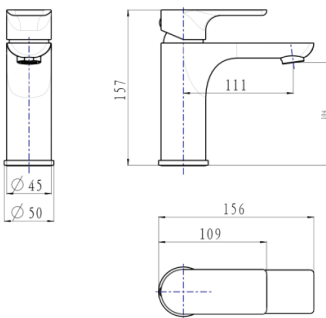

FAUCET

VOG Black Basin Mixer Tap

Cod. **DA-BU0131.BM**
Basin Mixer, Brushed Nickel

Cod. **DA-WCH0131.BM**
Basin Mixer, White and Chrome

Cod. **DA-OX0131.BM**
Basin Mixer, Black

Cod. **DA-CH0131.BM**
Basin Mixer, Chrome

· TECHNICAL DRAWING ·

· SPECIFICATIONS ·

Bathroom Sink Basin Mixer Tap

Sleek Modern Design

Australian Standard, Watermark

WELS Star rating: 6 Star, 4L/M

WELS License No.: 1752

WELS Reg No: T32015