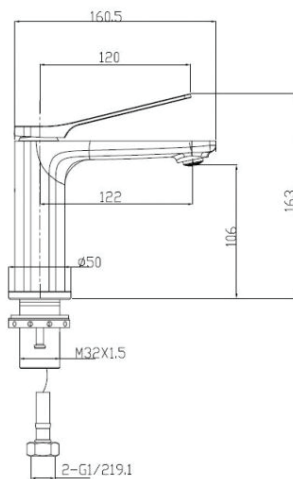

Cod. **DA-CH0128.BM**
Basin Mixer, Chrome

· TECHNICAL DRAWING ·

FA0128

· SPECIFICATIONS ·

Sleek Modern Design

Smooth single lever handle

Drip free ceramic disc cartridge for smooth and long lasting operation

Australian Standard, Watermark

WELS Star rating: 5 Star, 5L/M

WELS Licence No.: 1547

WELS Reg No: T37900

Includes all required hoses, mounting plates and screws

Installation manual included

Easy to Install

Package Contents: