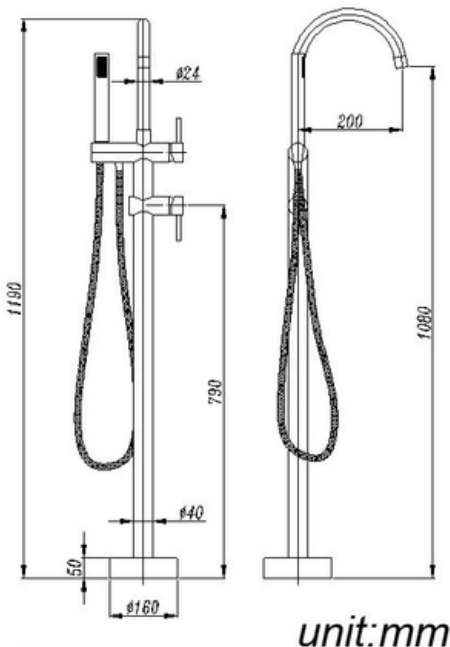

ROUND FREESTANDING BATH MIXER WITH HANDHELD SHOWER

Cod. **DA-CH0116.BS**
ROUND CHROME FREESTANDING BATH
MIXER WITH HANDHELD SHOWER

Cod. **DA-OX0116.BS**
ROUND BLACK FREESTANDING BATH MIXER
WITH HANDHELD SHOWER

• TECHNICAL DRAWING •

• SPECIFICATIONS •

- Freestanding Chrome Handheld & Swivel Spout tap
- Made of durable solid brass
- Chrome finished
- Cold & hot water pipe separate interface
- Handle tactility is superior, sensitive and stable control of the water
- Ceramic disc cartridge for smooth & long-lasting operation
- 360° swivel spout
- **Note: With embedded box, which should be installed before flooring**
- Australian Standard
- WELS star rating: 3 star, 9L/M
- WELS Licence No.: 1368
- WELS registration No.: S15184
- Watermark No.: WMK25708
- Easy to install
- **Packaged Content:**
 - 1 x Freestanding Handheld & Spout Mixer Tap Set
 - Installation accessories
- 15 years warranty