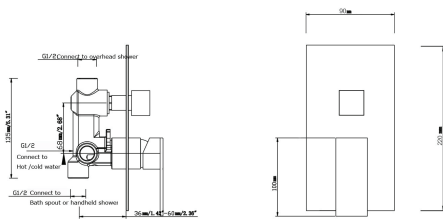

FAUCET

Blaze Black Shower/Bath Mixer Diverter Long Cover

Cod. **DA-OX0115L.ST**
Towel Hook Ring, Black

· TECHNICAL DRAWING ·

· SPECIFICATIONS ·

- Wall Mounted Square Shower Diverter
- Made of durable solid-brass construction materials
- Matte black finished
- Drip free ceramic disc cartridge for long lasting operation
- 1x Shower Diverter
- 1x Set of Mounting Accessories