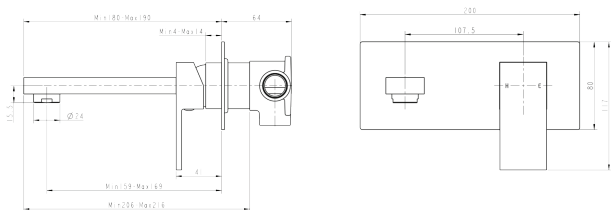

FAUCET

BLAZE Black Bathtub/Basin Wall Mixer With Spout(color up)(with extension)

Cod. **DA-OX0113-2-EX.BM**
Bathtub/Basin Wall Mixer, Black

Cod. **DA-CCH0113.BM**
Bathtub/Basin Wall Mixer, Chrome

· TECHNICAL DRAWING ·

· SPECIFICATIONS ·

- Intense straight lines create a modern look
- Solid elegant handle
- Hard wearing highly polished quality chrome finished
- High quality ceramic disk operation