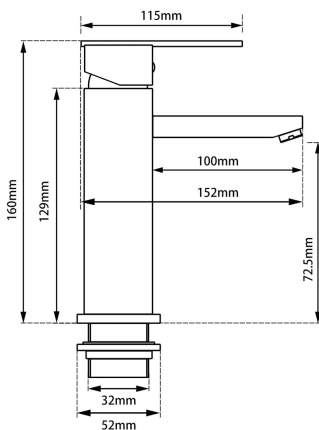

· TECHNICAL DRAWING ·

· SPECIFICATIONS ·

Sleek Modern Design

Solid Brass. Matte Black finished

WELS Star rating: 6 Star, 4L/M

Includes all required hoses, mounting plates and screws

For detailed information, please see our website www.dellarte.us

Legal disclaimer: The details provided by this technical file have an informational purpose, thus no contractual value. To obtain further information about the materials and the installation, please contact one of our sales advisors. DELL'ARTE Pty Ltd. reserves the right to modify or delete any information regarding its products. Weights, measurements and colours may be subject to small variations.

The copyright of this Fact Sheet, all content, graphic design and codes belongs to DELL'ARTE Pty Ltd. and therefore, reproduction, distribution, public communication, transformation or any other activity that can be done with the contents or even quoting the sources, without written consent is prohibited by DELL'ARTE Pty Ltd. All trade names, trademarks and distinctive signs of any kind on this Fact Sheet are property of their owners and are protected by law.