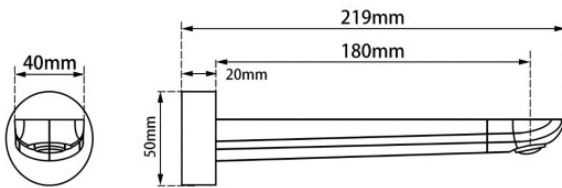

FAUCET

RUSHY Brushed Black Bathtub/Basin Wall Spout

Cod. **DA-BU0015.BS**
Basin Wall, Nickel

Cod. **DA-BUGM0015.BS**
Basin Wall, Gun Metal Grey

Cod. **DA-OX0015.BS**
Basin Wall, Black

Cod. **DA-CH0015.BS**
Basin Wall, Chrome

· TECHNICAL DRAWING ·

· SPECIFICATIONS ·

Material: Solid Brass

Suitable for Bath shower mixer taps or basin mixer taps

G1/2" female end

Easy to install, Wall Mounted water outlet

5 Year warranty +1 Year labor warranty