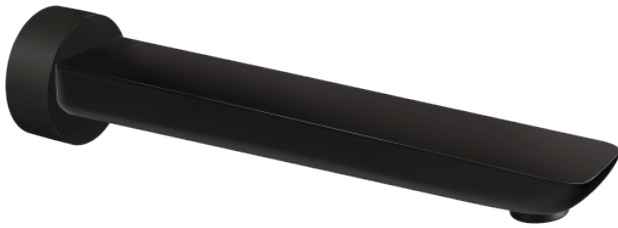

FAUCET

RUSHY Brushed Black Bathtub/Basin Wall Spout

Cod. **DA-BU0015.BS**
Basin Wall, Nickel

Cod. **DA-BUGM0015.BS**
Basin Wall, Gun Metal Grey

Cod. **DA-OX0015.BS**
Basin Wall, Black

Cod. **DA-CH0015.BS**
Basin Wall, Chrome

· TECHNICAL DRAWING ·

· SPECIFICATIONS ·

Material: Solid Brass

Suitable for Bath shower mixer taps or basin mixer taps

G1/2" female end

Easy to install, Wall Mounted water outlet

5 Year warranty +1 Year labor warranty