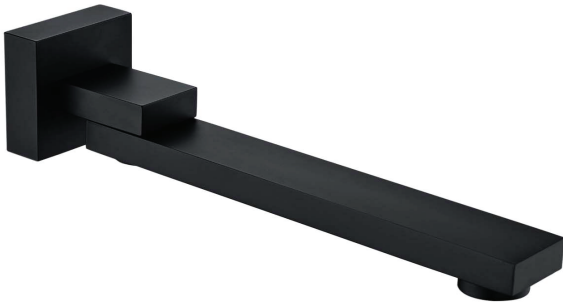

FAUCET

BLAZE Black Bathtub/Basin Wall Spout

Cod. **DA-OX0003.BS**
Bath/Basin Wall Spout, Black

Cod. **DA-CH0003.BS**
Bath/Basin Wall Spout, Chrome

· TECHNICAL DRAWING ·

· SPECIFICATIONS ·

Solid Brass Matte Black Plated

Australian Standard, Watermark

WELS Star rating: 5 Star, 5.5L/M

WELS Reg No:T35599

Suitable for Bath shower mixer taps or basin mixer taps

For detailed information, please see our website www.dellarte.us

Legal disclaimer: The details provided by this technical file have an informational purpose, thus no contractual value. To obtain further information about the materials and the installation, please contact one of our sales advisors. DELL'ARTE Pty Ltd. reserves the right to modify or delete any information regarding its products. Weights, measurements and colours may be subject to small variations.