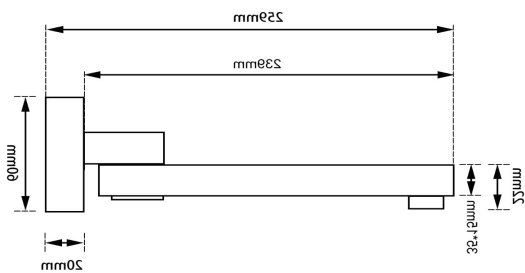

FAUCET

BLAZE Black Bathtub/Basin Wall Spout

Cod. **DA-OX0003.BS**
Bath/Basin Wall Spout, Black

Cod. **DA-CH0003.BS**
Bath/Basin Wall Spout, Chrome

· TECHNICAL DRAWING ·

· SPECIFICATIONS ·

Solid Brass Matte Black Plated

Australian Standard, Watermark

WELS Star rating: 5 Star, 5.5L/M

WELS Reg No:T35599

Suitable for Bath shower mixer taps or basin mixer taps

For detailed information, please see our website www.dellarte.us

Legal disclaimer: The details provided by this technical file have an informational purpose, thus no contractual value. To obtain further information about the materials and the installation, please contact one of our sales advisors. DELL'ARTE Pty Ltd. reserves the right to modify or delete any information regarding its products. Weights, measurements and colours may be subject to small variations.