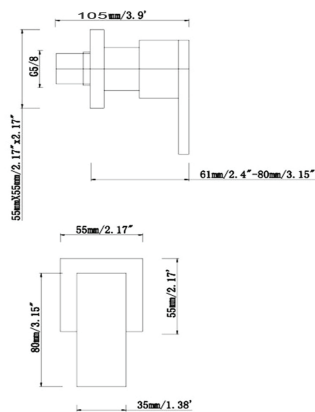

FAUCET

BLAZE Black Shower Wall Taps

Cod. **DA-OX0002.ST**
Shower Wall Taps, Black

Cod. **DA-CH0002.ST**
Shower Wall Taps, Chrome

· TECHNICAL DRAWING ·

· SPECIFICATIONS ·

- Durable Solid Brass Construction
- 1/4 turn taps with ceramic disc mechanism
- 35mm Ceramic Disc Cartridge
- 5 Year Warranty & 1 Year Labor Warranty