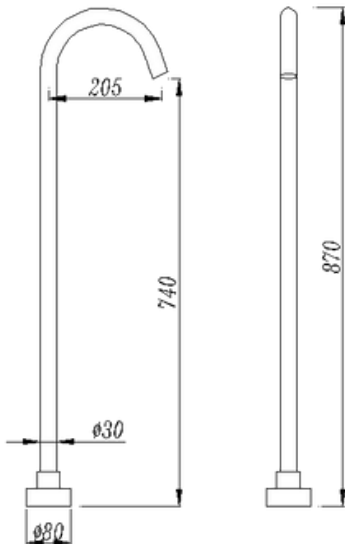

ROUND FLOOR STANDING MIXER (BRASS)

Cod. **DA-CH0002.BS**
CHROME ROUND FLOOR STANDING MIXER
(BRASS)

Cod. **DA-0X0002.BS**
BLACK ROUND FLOOR STANDING MIXER
(BRASS)

· TECHNICAL DRAWING ·

· SPECIFICATIONS ·

- reestanding Chrome Bath Spout
- Matt Black finished
- Solid brass water spout
- Brass support tube
- Stainless steel bottom cover
- Bottom Cover Plate height: 12mm
- Floor mounted
- Australian Standard and Watermark Certified
- Easy to install