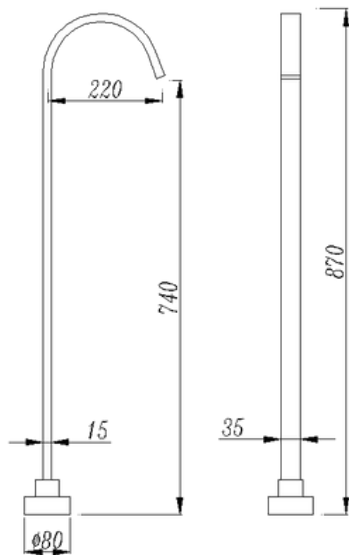

SQUARE FLOOR STANDING MIXER (BRASS)

Cod. **DA-CH0001.BS**
CHROME SQUARE FLOOR STANDING MIXER
(BRASS)

Cod. **DA-OX0001.BS**
BLACK SQUARE FLOOR STANDING MIXER
(BRASS)

· TECHNICAL DRAWING ·

· SPECIFICATIONS ·

- Freestanding chrome Bath Spout
- Matt Black finished
- Solid brass water spout
- Brass support tube
- Stainless steel bottom cover
- Bottom Cover Plate height: 12mm
- Floor mounted
- Australian Standard and Watermark Certified
- Easy to install