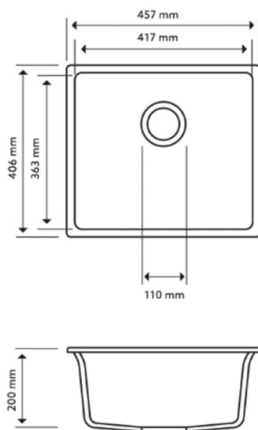

KITCHEN SINKS

Carysil Grey Single Bowl Granite Stone Kitchen/Laundry Sink Top/Flush/Under Mount

Cod. **DA-Magic Salsa Black**
457 x 406 x 200mm, Black

Cod. **DA-Magic Salsa grey**
457 x 406 x 200mm, Grey

Cod. **DA-Magic Salsa White**
457 x 406 x 200mm, White

· TECHNICAL DRAWING ·

· SPECIFICATIONS ·

German engineered, Lifetime Warranty

Overall Dimensions(LxWxH): 457*406*200mm

Bowl sizes(LxW): 417*363*200mm

Round corner for easy clean