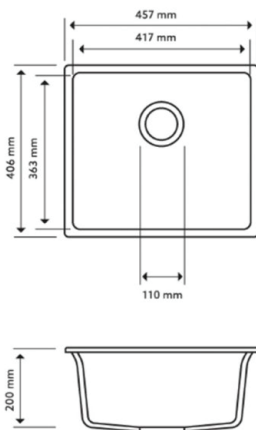

KITCHEN SINKS

Carysil White Single Bowl Granite Stone Kitchen/Laundry Sink Top/Flush/Under Mount

Cod. **DA-Magic Salsa Black**
457 x 406 x 200mm, Black

Cod. **DA-Magic Salsa grey**
457 x 406 x 200mm, Grey

Cod. **DA-Magic Salsa White**
457 x 406 x 200mm, White

· TECHNICAL DRAWING ·

· SPECIFICATIONS ·

German engineered, Lifetime Warranty

Overall Dimensions(LxWxH): 457*406*200mm

Bowl sizes(LxW): 417*363*200mm

Round corner for easy clean