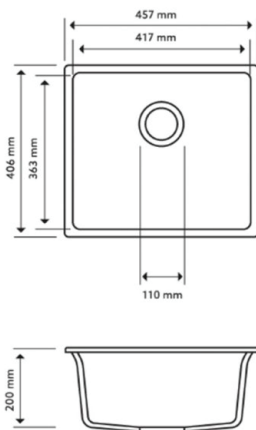

KITCHEN SINKS

Carysil Black Single Bowl Granite Stone Kitchen/Laundry Sink Top/Flush/Under Mount

Cod. **DA-Magic Salsa Black**
457 x 406 x 200mm, Black

Cod. **DA-Magic Salsa grey**
457 x 406 x 200mm, Grey

Cod. **DA-Magic Salsa White**
457 x 406 x 200mm, White

· TECHNICAL DRAWING ·

· SPECIFICATIONS ·

German engineered, Lifetime Warranty

Overall Dimensions(LxWxH): 457*406*200mm

Bowl sizes(LxW): 417*363*200mm

Round corner for easy clean