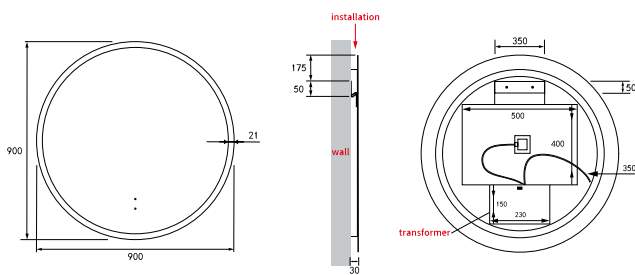

LED MIRROR

Windsor frameless 900

· TECHNICAL DRAWING ·

Size: 900x30x900mm

· SPECIFICATIONS ·

- Premium build quality
- Led lighting
- Touch free sensor on/off light
- Build in demister
- Fog resistance and super clarity
- Backlit
- Three colour dimmable colour
- Auto cut-off in 90 mins