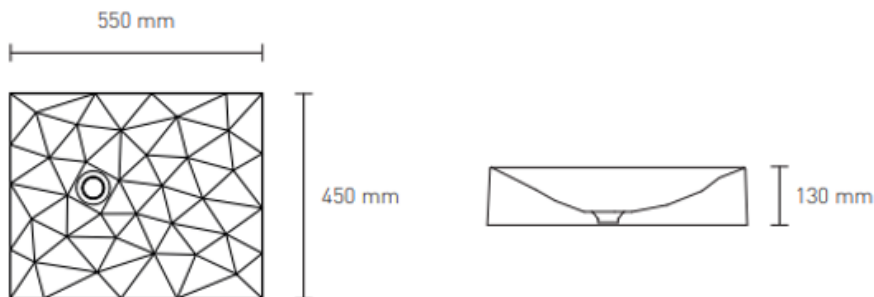

• TECHNICAL DRAWING •

For detailed information, please see our website www.dellarte.com.au

Legal disclaimer: The details provided by this file have an informational purpose, thus no contractual value. To obtain further information about the material and the installation, please contact one of our sales advisors. DELL'ARTE Pty Ltd. reserves the right to modify or delete any information regarding its products. Weights, measurements and colours may be subject to small variations.

The copyright of this Fact Sheet, all content, graphic design and codes belongs to DELL'ARTE Pty Ltd. and therefore, reproduction, distribution, public communication, law transformation or any other activity that can be done with the contents or even quoting the sources, without written consent is prohibited by DELL'ARTE Pty Ltd. All trade names, trademarks and distinctive signs of any kind on this Fact Sheet are property of their owners and are protected by law.