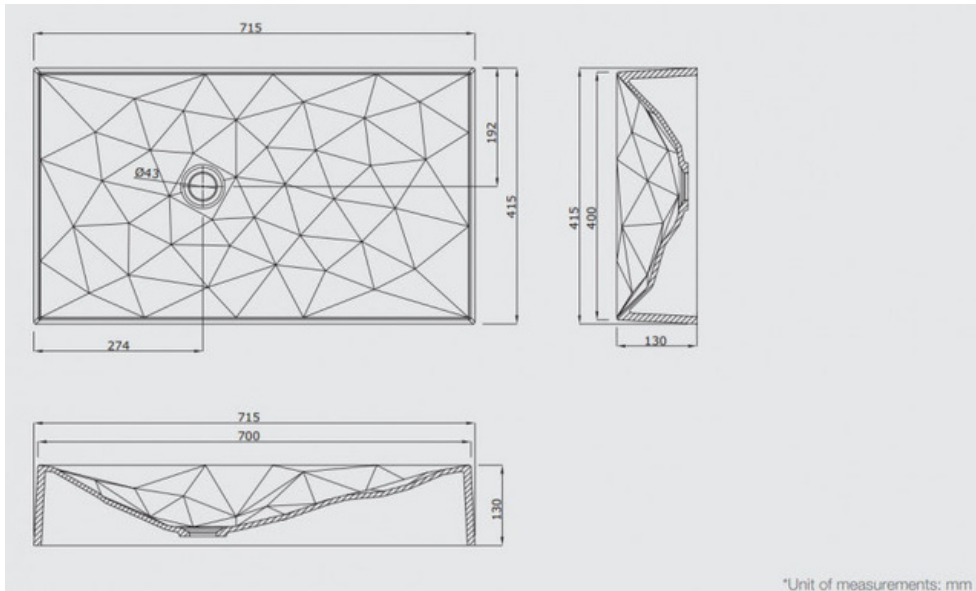

• TECHNICAL DRAWING •

For detailed information, please see our website www.dellarte.com.au

Legal disclaimer: The details provided by this file have an informational purpose, thus no contractual value. To obtain further information about the material and the installation, please contact one of our sales advisors. DELL'ARTE Pty Ltd. reserves the right to modify or delete any information regarding its products. Weights, measurements and colours may be subject to small variations.

The copyright of this Fact Sheet, all content, graphic design and codes belongs to DELL'ARTE Pty Ltd. and therefore, reproduction, distribution, public communication, law. transformation or any other activity that can be done with the contents or even quoting the sources, without written consent is prohibited by DELL'ARTE Pty Ltd. All trade names, trademarks and distinctive signs of any kind on this Fact Sheet are property of their owners and are protected by law.