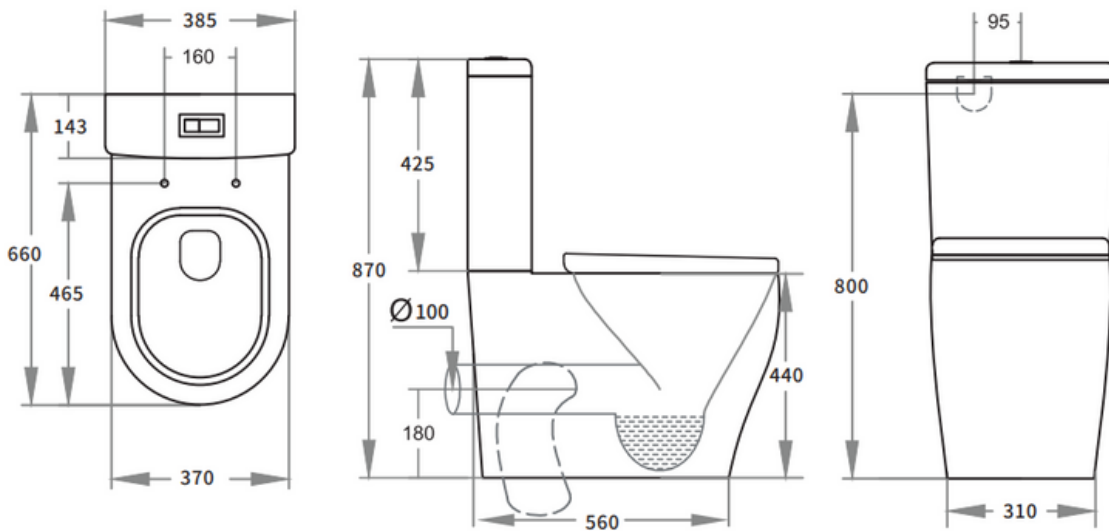

DA-K028-SMBD01

·TECHNICAL DRAWING ·

For detailed information, please see our website www.dellarte.com.au

Legal disclaimer: The details provided by this file have an informational purpose, thus no contractual value. To obtain further information about the material and the installation, please contact one of our sales advisors. DELL'ARTE Pty Ltd. reserves the right to modify or delete any information regarding its products. Weights, measurements and colours may be subject to small variations.