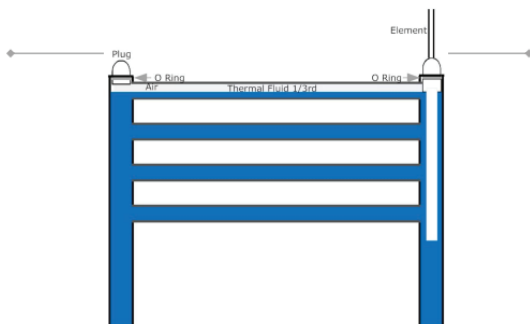

Cod. **DA-JE135**
135Watts

Cod. **DA-JE250**
250Watts

Cod. **DA-JE150**
150Watts

· TECHNICAL DRAWING ·

· SPECIFICATIONS ·

- IP Rating: IPX5
- Warranty: 5yrs
- Lead Length: 1.4m
- Voltage: 240Volt
- Wiring Type: Concealed (hardwired)