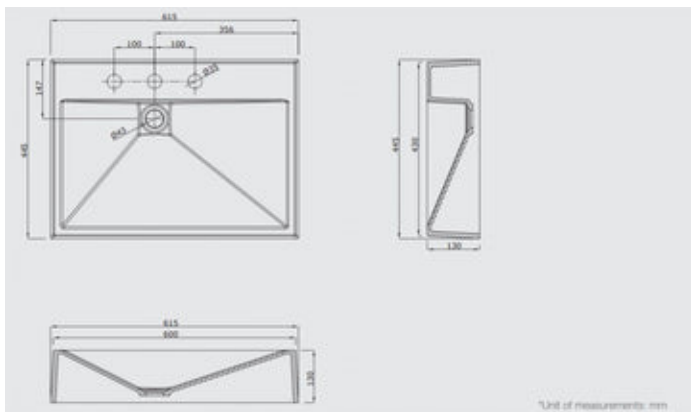

• TECHNICAL DRAWING •