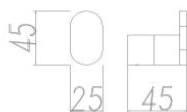

Cod. **DA-OX6507.TR**
Robe Hook, Black

Cod. **DA-CH6507.TR**
Robe Hook, Chrome

· TECHNICAL DRAWING ·

· SPECIFICATIONS ·

Stainless Steel Australian Standard Robe Towel Hook

Material: Durable 304 Stainless Steel