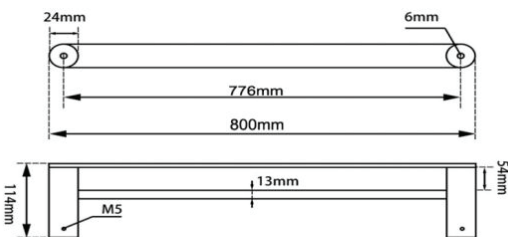

Cod. **DA-GM6502.8.TR**
Towel Rail, Gun Metal Grey

Cod. **DA-OX6502.8.TR**
Towel Rail, Black

Cod. **DA-CH6502.8.TR**
Towel Rail, Chrome

· TECHNICAL DRAWING ·

· SPECIFICATIONS ·

Material: Durable 304 Stainless Steel