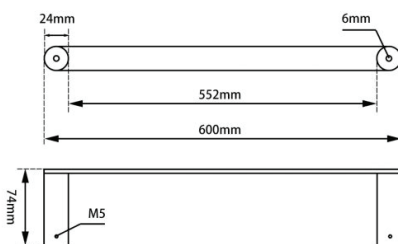

Cod. **DA-GM6501.TR**
Towel Rail, Gun Metal Grey

Cod. **DA-OX6501.TR**
Towel Rail, Black

Cod. **DA-CH6501.TR**
Towel Rail, Chrome

· TECHNICAL DRAWING ·

· SPECIFICATIONS ·

Durable 304 Stainless Steel, advanced rust proofing aesthetic and well-designed