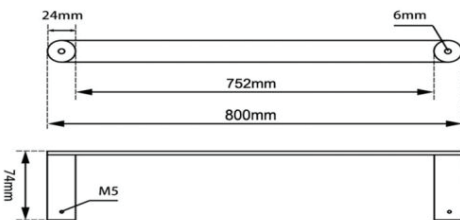

### Round Gun Metal Grey 304 Stainless Steel Single Towel Rail 800mm

Cod. **DA-OXRG6501.8.TR**  
Towel Rail, Black & Rose Gold

Cod. **DA-BU6501.8.TR**  
Towel Rail, Nickel

Cod. **DA-GM6501.8.TR**  
Towel Rail, Gun Metal Grey

#### · SPECIFICATIONS ·

Material: Durable 304 Stainless Steel

Length: 800mm

Wall Mounted

Advanced rust proofing, aesthetic and well-designed

Modern and Appealing, keeps your bathroom stylish

Australian Standard