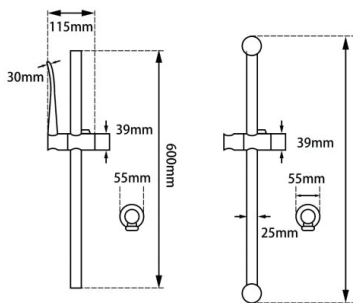

### Round Gun Metal Grey Stainless Steel Rail with Handheld Shower, Fixed Wall Connector Set

Cod. **DA-CH2147-1.SH.N+CH-R4.HHS**  
Hand held Shower, Chrome

Cod. **DA-GM2147-1.SH**  
Hand held Shower, Grey Stainless Steel Rail

#### · TECHNICAL DRAWING ·

#### · SPECIFICATIONS ·

Round Handheld Shower Spray Head Set with sliding rail swivel bracket holder  
Quality handheld shower spray, made of high grade ABS  
Durable & anti-rust  
1.5m water hose, made of 304 high grade stainless steel  
Durable up down sliding shower rail, made of 304 high grade stainless steel  
Wall mounted, G 1/2" female end adjustable water inlet, for a more flexible installation  
15 Years Warranty  
AU standard