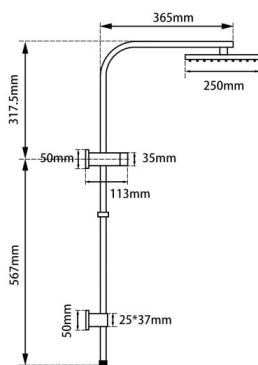

#### · TECHNICAL DRAWING ·

Put handheld shower head anywhere on the long brass rail

Female end water inlet connection to the wall

WELS Reg No: S16952

WELS Star rating: no Star, 7.5L/M

15 Year Warranty

For detailed information, please see our website [www.dellarte.us](http://www.dellarte.us)