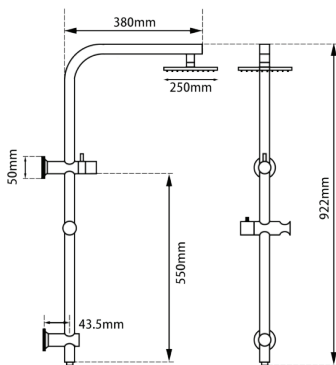

SHOWER

10" Round Gun Metal Grey Shower Station Top Water Inlet(Right Angle)

Cod. **DA-GM2128-A.SH-10**
Shower Station Top, Metal Grey

Cod. **DA-BU2128-A.SH-10**
Shower Station Top, Nickel Shower

Cod. **DA-BUYG2128-A.SH-10**
Shower Station Top, Brushed Yellow Gold

Cod. **DA-CH2128-A.SH.N+CH0007.SH+CH-R11.HHS**
Shower Station Top, Chrome

· TECHNICAL DRAWING ·

· SPECIFICATIONS ·

10" inch Round Shower Set with Handheld Spray Head
Stainless Steel Shower Head
Solid Brass Shower Rail & Holder
The wall elbow is flexible, fits for your demand