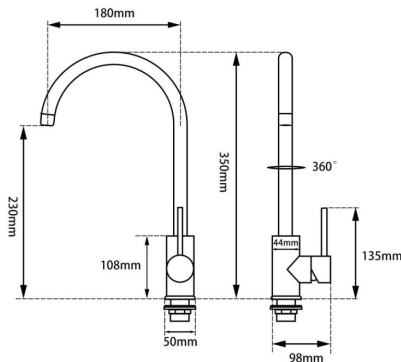

#### · TECHNICAL DRAWING ·

#### · SPECIFICATIONS ·

Long Kitchen Mixer Tap w/ 360° Swivel Spout  
WELS Star Rating: 6 Star, 4L/M  
WELS Reg No:T32059  
360 degree swivel spout  
35mm Ceramic cartridge  
15 Years Warranty & 2 Years Labor Warranty