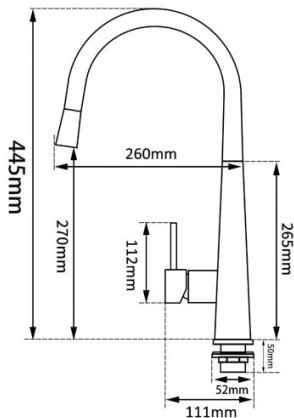

· TECHNICAL DRAWING ·

· SPECIFICATIONS ·

Australian Standard, Watermark
WELS Star rating: 6 Star, 4L/M
WELS License No.: 1752
WELS Reg No:T31701
35mm ceramic cartridge
Easy to install