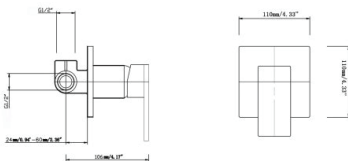

FAUCET

Gun Metal Grey Shower Wall Mixer

CLEARANCE

Cod. **DA-GM0106.ST**
Wall Mixer, Grey

Cod. **DA-CH0106.ST**
Wall Mixer, Chrome

· TECHNICAL DRAWING ·

· SPECIFICATIONS ·

- Gun Metal Square Shower Bath Mixer Tap
- Solid brass body, Gun metal grey surface
- 35mm Ceramic Disc Cartridge
- 1x Square shower mixer tap