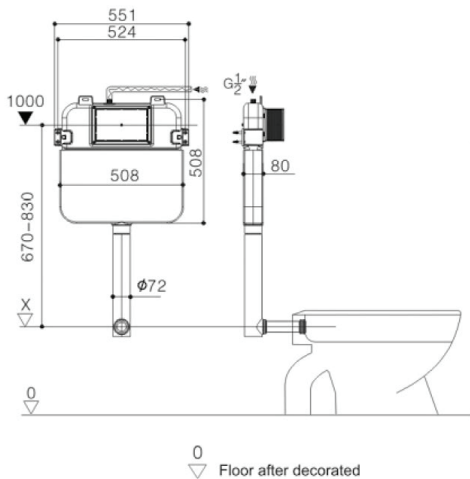

TOILET

MECHANICAL CISTERN

Cod. **DA-G3003-2**
Hidden Cistern

· TECHNICAL DRAWING ·

· PRODUCT CERTIFICATION ·

For detailed information, please see our website www.dellarte.us

Legal disclaimer: The details provided by this technical file have an informational purpose, thus no contractual value. To obtain further information about the materials and the installation, please contact one of our sales advisors. DELL'ARTE Pty Ltd. reserves the right to modify or delete any information regarding its products. Weights, measurements and colours may be subject to small variations.