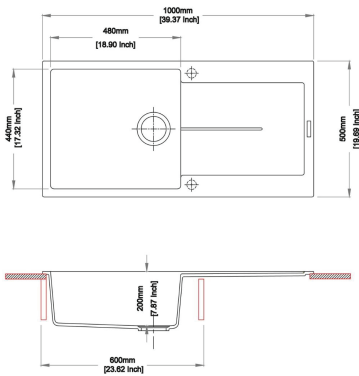

KITCHEN SINKS

Carysil Black Single Bowl with Drainer Granite Kitchen Sink 1000*440mm

Cod. **DA-Enigma D-100L Black**
Single Sink, Black

Cod. **DA-Enigma D-100L White**
Single Sink, White

· TECHNICAL DRAWING ·

· SPECIFICATIONS ·

Material Granite Quartz Stone
Capacity 42L
Waste Size 90mm
Thickness 10mm
Internal Radius R10
Overall Size 1000*500*200mm
Bowl Size 480*440*200mm
Cut Out Size 980x480mm

For detailed information, please see our website www.dellarte.us