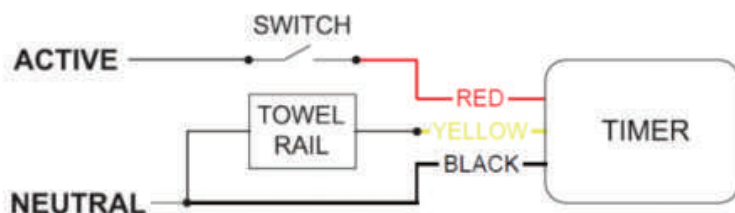

## Thermorail ET12C Eco Timer

Cod. **DA-ET12C**  
W70xH120xD10mm

Cod. **DA-ET12CB**  
W70xH120xD10mm

### · TECHNICAL DRAWING ·